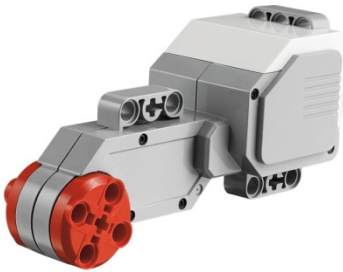

GENBOT PARTS LIST

1x EV3 Brick

2x Large Motors

2x Short Cables (250mm)

2x Tires and Wheel Rims

1x Power Joint & Steel Ball

2x Lt Gray Cross Axle 7M

GENBOT PARTS LIST

2x White Technic Angular Beam 90° 3 x 5

2x Lt Gray Technic Angular Beam 90° 3 x 5

2x Red Technic Angular Beam 90° 2 x 4

2x Lt Gray Technic Beam 11M

2x Lt Gray Beam Frame 7 x 5

2x Lt Gray Beam 3M with 4 snaps

2x Lt Gray Angular Beam 90° with 4 snaps

GENBOT PARTS LIST

4x Lt Gray Bushing

24x Black Connector Peg (friction)

2x Blue Connector Peg 3M (friction)

4x Red Connector 2M with Cross Hole