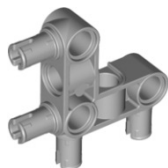

GENBOT PARTS LIST

1x EV3 Brick

2x Large Motors

2x Short Cables (250mm)

2x Tires and Wheel Rims

1x Power Joint & Steel Ball

2x Lt Gray Cross Axle 7M

GENBOT PARTS LIST

2x White Technic Angular Beam 90° 3 x 5

2x Lt Gray Technic Angular Beam 90° 3 x 5

2x Red Technic Angular Beam 90° 2 x 4

2x Lt Gray Technic Beam 11M

2x Lt Gray Beam Frame 7 x 5

2x Lt Gray Beam 3M with 4 snaps

2x Lt Gray Angular Beam 90° with 4 snaps

GENBOT PARTS LIST

4x Lt Gray Bushing

24x Black Connector Peg (friction)

2x Blue Connector Peg 3M (friction)

4x Red Connector 2M with Cross Hole