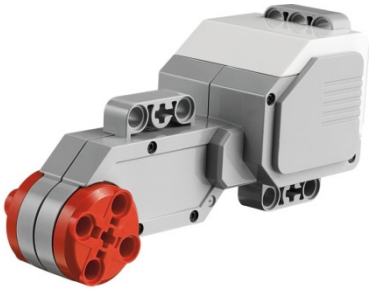

RILEY ROVER PARTS LIST

1x EV3 Brick

2x Large Motors

2x Short Cables (250mm)

2x Tires and Wheel Rims

1x Power Joint & Steel Ball

2x Dk Gray Cross Axle 8M with End Stop

RILEY ROVER PARTS LIST

2x Black Technic Beam 3M

2x White Technic Angular Beam 90° 3 x 5

1x White Technic Beam 15M

2x Lt Gray Beam Frame 7 x 5

2x Lt Gray Beam 3M with 4 snaps

20x Black Connector Peg (friction)

2x Blue Connector Peg 3M (friction)

2x Technic Tooth 1 x 3 with axle hole