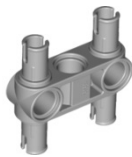

RILEY ROVER PARTS LIST

1x EV3 Brick

2x Large Motors

2x Short Cables (250mm)

2x Tires and Wheel Rims

1x Power Joint & Steel Ball

2x Dk Gray Cross Axle 8M with End Stop

RILEY ROVER PARTS LIST

2x Black Technic Beam 3M

2x White Technic Angular Beam 90° 3 x 5

1x White Technic Beam 15M

2x Lt Gray Beam Frame 7 x 5

2x Lt Gray Beam 3M with 4 snaps

20x Black Connector Peg (friction)

2x Blue Connector Peg 3M (friction)

2x Technic Tooth 1 x 3 with axle hole